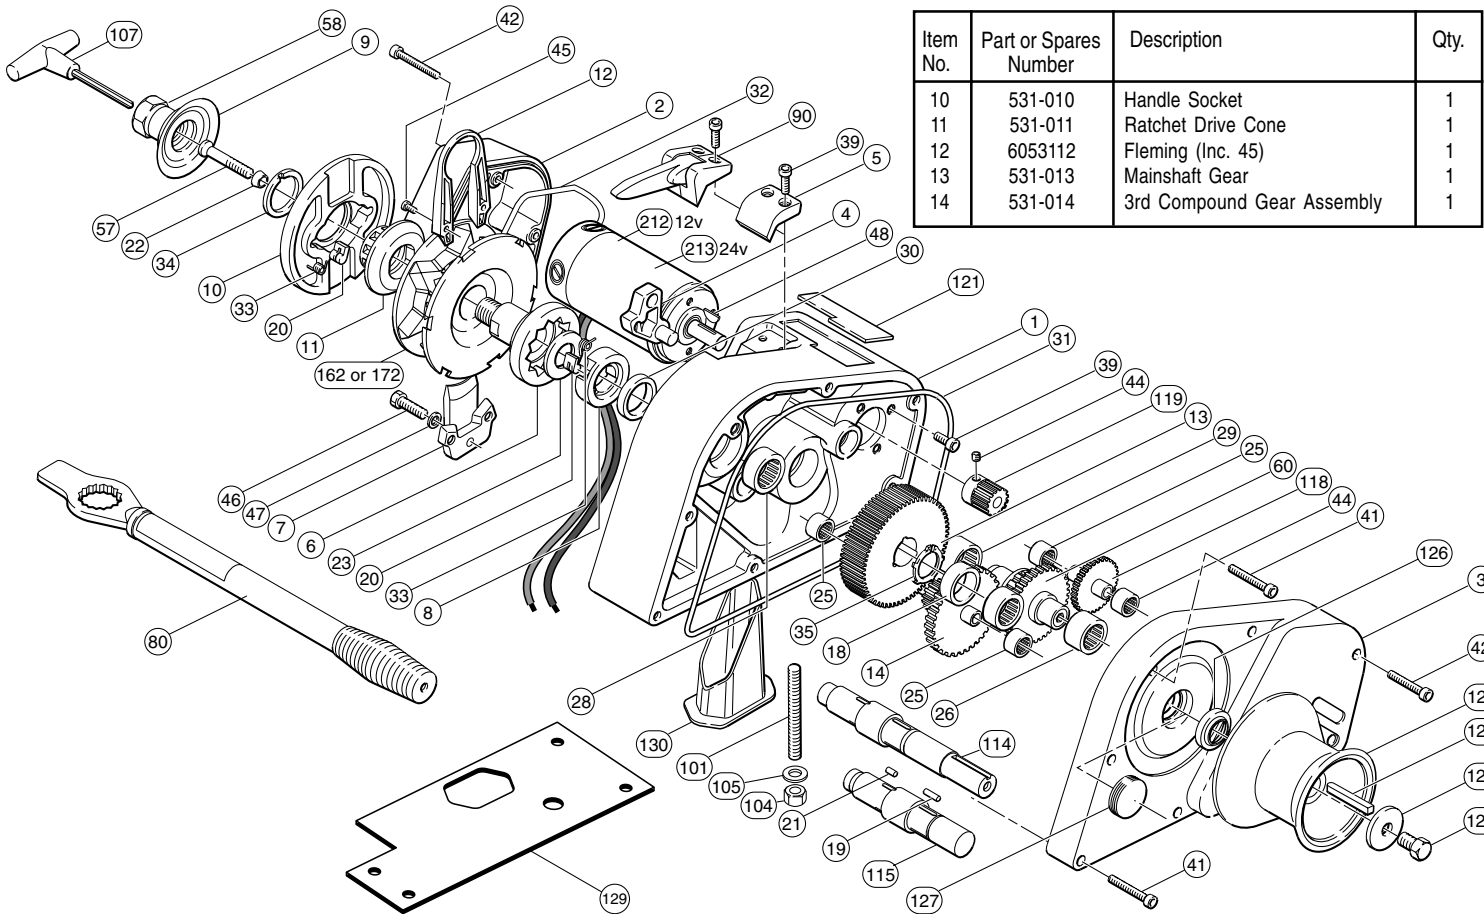

● Parts

● Bauteile

● Pièces

● Piezas

● Parti

● Delar

Item No.	Part or Spares Number	Description	Qty.
10	531-010	Handle Socket	1
11	531-011	Ratchet Drive Cone	1
12	6053112	Fleming (Inc. 45)	1
13	531-013	Mainshaft Gear	1
14	531-014	3rd Compound Gear Assembly	1

Item No.	Part or Spares Number	Description	Qty.
28	531-028	Bearing	1
29	6053129	Clutch Bearing	1
30	531-030	Seal	1
31	6053131	'O' Ring Seal (Inc. 32)	1
32	531-032	'O' Ring Seal	1
33	441-012	Pawl Spring	5
34	531-034	Retaining Ring	1
35	531-035	External Circlip	1
36	6053136	Cable Gland (Inc. 37)	2
37	531-037	Pair of Cables with Terminals	1
39	531-039	Socket Screw	6
41	520-038	Socket Screw	6
42	531-042	Socket Screw	5
44	531-044	Grub Screw	1
45	445-074	Pan Head Screw	2
46	531-046	Bolt	1
47	445-030	Washer	1
48	445-037	Woodruff Key	1
57	531-057	Socket Screw (Left Hand Thread)	1
58	531-058	Clutch Operating Nut	3
60	531-060	2nd Compound Gear Assembly	1
80	6053180	Operating Handle	1
90	6053190	Rode Management Module	1
101	520-041	Screwed All Threads	4
104	520-042	Standard Nut	4
105	520-043	Standard Washer	4
107	6044575	Socket Screw Key	1
114	531-114	Gipsy/Drum Mainshaft	1
115	531-115	Gipsy Only Mainshaft	1
118	533-118	1st Compound Gear Assembly	1
119	533-119	Motor Pinion	1
121	533-121	Nameplate	1
123	531-123A	Drum	1
124	531-124	Key	1
125	526-030	Washer	1
126	445-016	Seal (Gipsy/Drum Only)	1
127	532-127	End Cover Seal (Gipsy Only)	1
128	555-040	Bolt	1
129	531-129	Base Mat	1
130	6053130	Chain Pipe Sleeve	1
162	60531RC162	Rope/Chain (RC162) Gipsy or	
172	60531RC172	Rope/Chain (RC172) Gipsy	1
212	60533212	12v/1000W Electric Motor	1
213	60533213	24v/1000W Electric Motor	1

Item No.	Part or Spares Number	Description	Qty.
18	6053118	Mainshaft Spacer (Inc. 27,28 & 30)	1
19	531-019	Drive Roller	3
20	6053120	Pawl (Inc. 33)	5
21	445-018	Drive Roller	3
22	445-072	Friction Cone	1
23	445-073	Washer	1
25	6053125	Bearing (Inc. 26)	4
26	52020-032	Bearing	1
27	531-027	Bearing	1