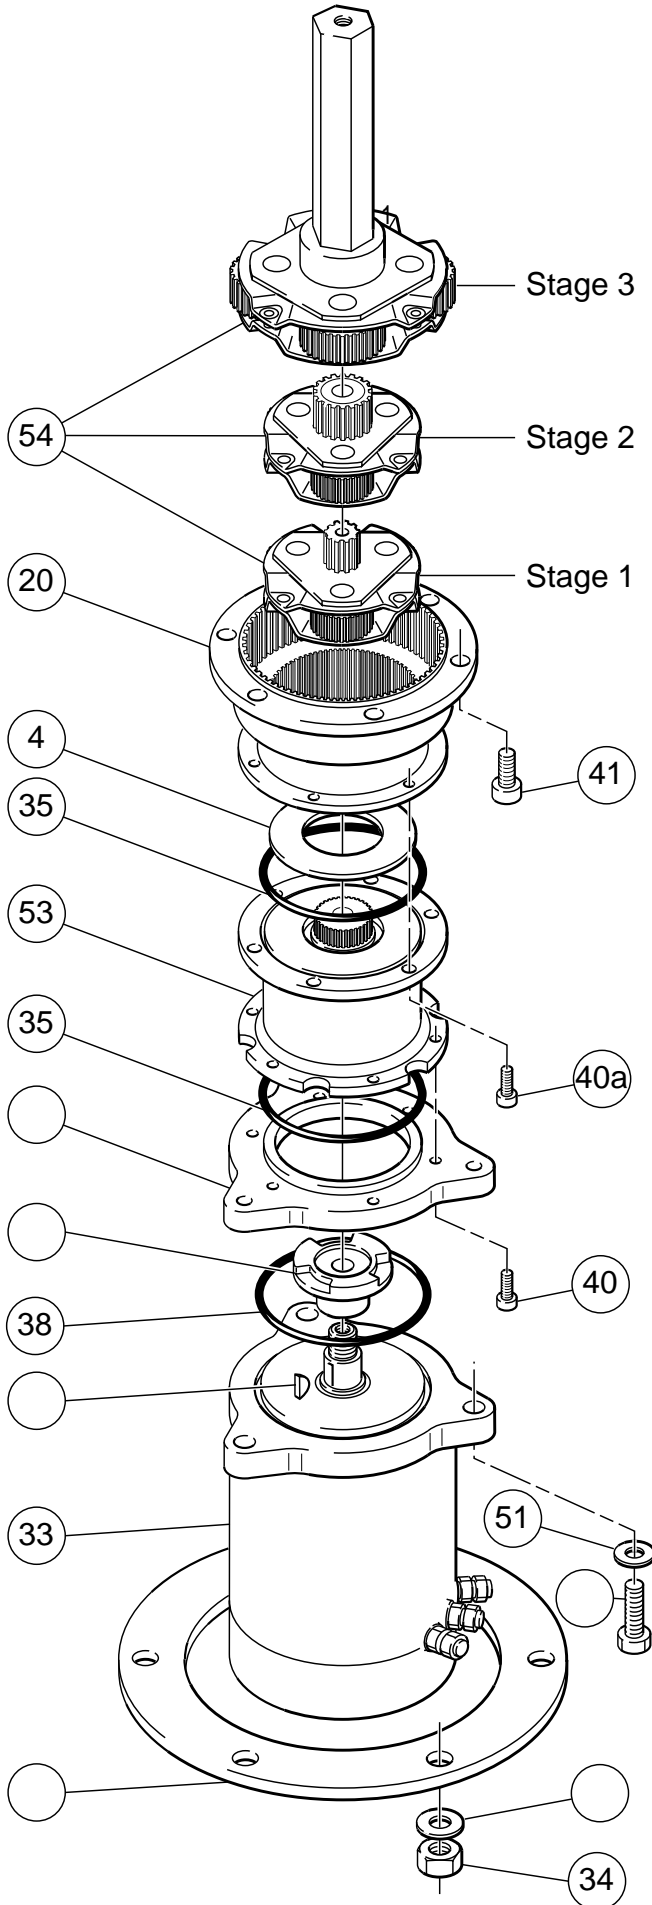

PARTS

Exploded Diagram: Pacific V2200 Windlass

Parts List: Pacific V2200 Windlass

Item	Part No	Part Description	Qty.
1	P103012	Bearing - Main Upper	1
2	P103034	Shim Bearing - Washer	1
3	P103035	Shim Bearing - Emergency Wind	1
4	P103036	Shim Bearing - Gears	1
5	P103049	Shim Bearing - Main Lower	1
8	P106216	Cap - Inner Lock	1
9	P106229	Cap - Outer	1
10	P106303	Clutch Nut Assembly	1
12	P106404	Clutch - Bottom	1
13	P106502	Chain Pipe Cover	1
15	P106517	Chain Pipe Body	1
20	P119014	Gearbox	1
21	P12020X*	Gipsy (* see 6.11)	1
22	P121003	Clutch Nut Key	1
25	P151210	Ratchet Pawl	1
26	P151215	Ratchet Housing	1
28	P154204	Spring - Upper Clutch	1
29	P154205	Spring - Gipsy Lift	1
30	P154206	Spring - Ratchet	1
32	P154403	Chain Pipe Cover Screw	1
33	630-070	Motor 12V	1
or 33	630-071	Motor 24V	1
35	P342000	O-Ring	2
36	P342010	O-Ring	1
37	P342027	O-Ring	1
38	P342046	O-Ring	2
40	P354014	Cap Screw	12
41	P354031	Cap Screw	6
43	P354045	Cap Screw	2
44	P354106	Screw	6
46	P354231	Screw	1
48	P354320	Screw	1
51	P366042	Washer	4
53	P403004	Mechanical Brake Assembly	1
54	P418017	Gear Set (Stage 1)	1
54	P418044	Gear Set (Stage 2)	1
54	P418061	Gear Set (Stage 3)	1
55	P418100	Grease Nipple	2
56	P421000	Emergency Handle	1
57	P466010	Ratchet Actuator Kit	1
58	P103069	Shim Washer - Clutch Nut	1
59	P103055	Bearing Pad - Emergency Wind	1