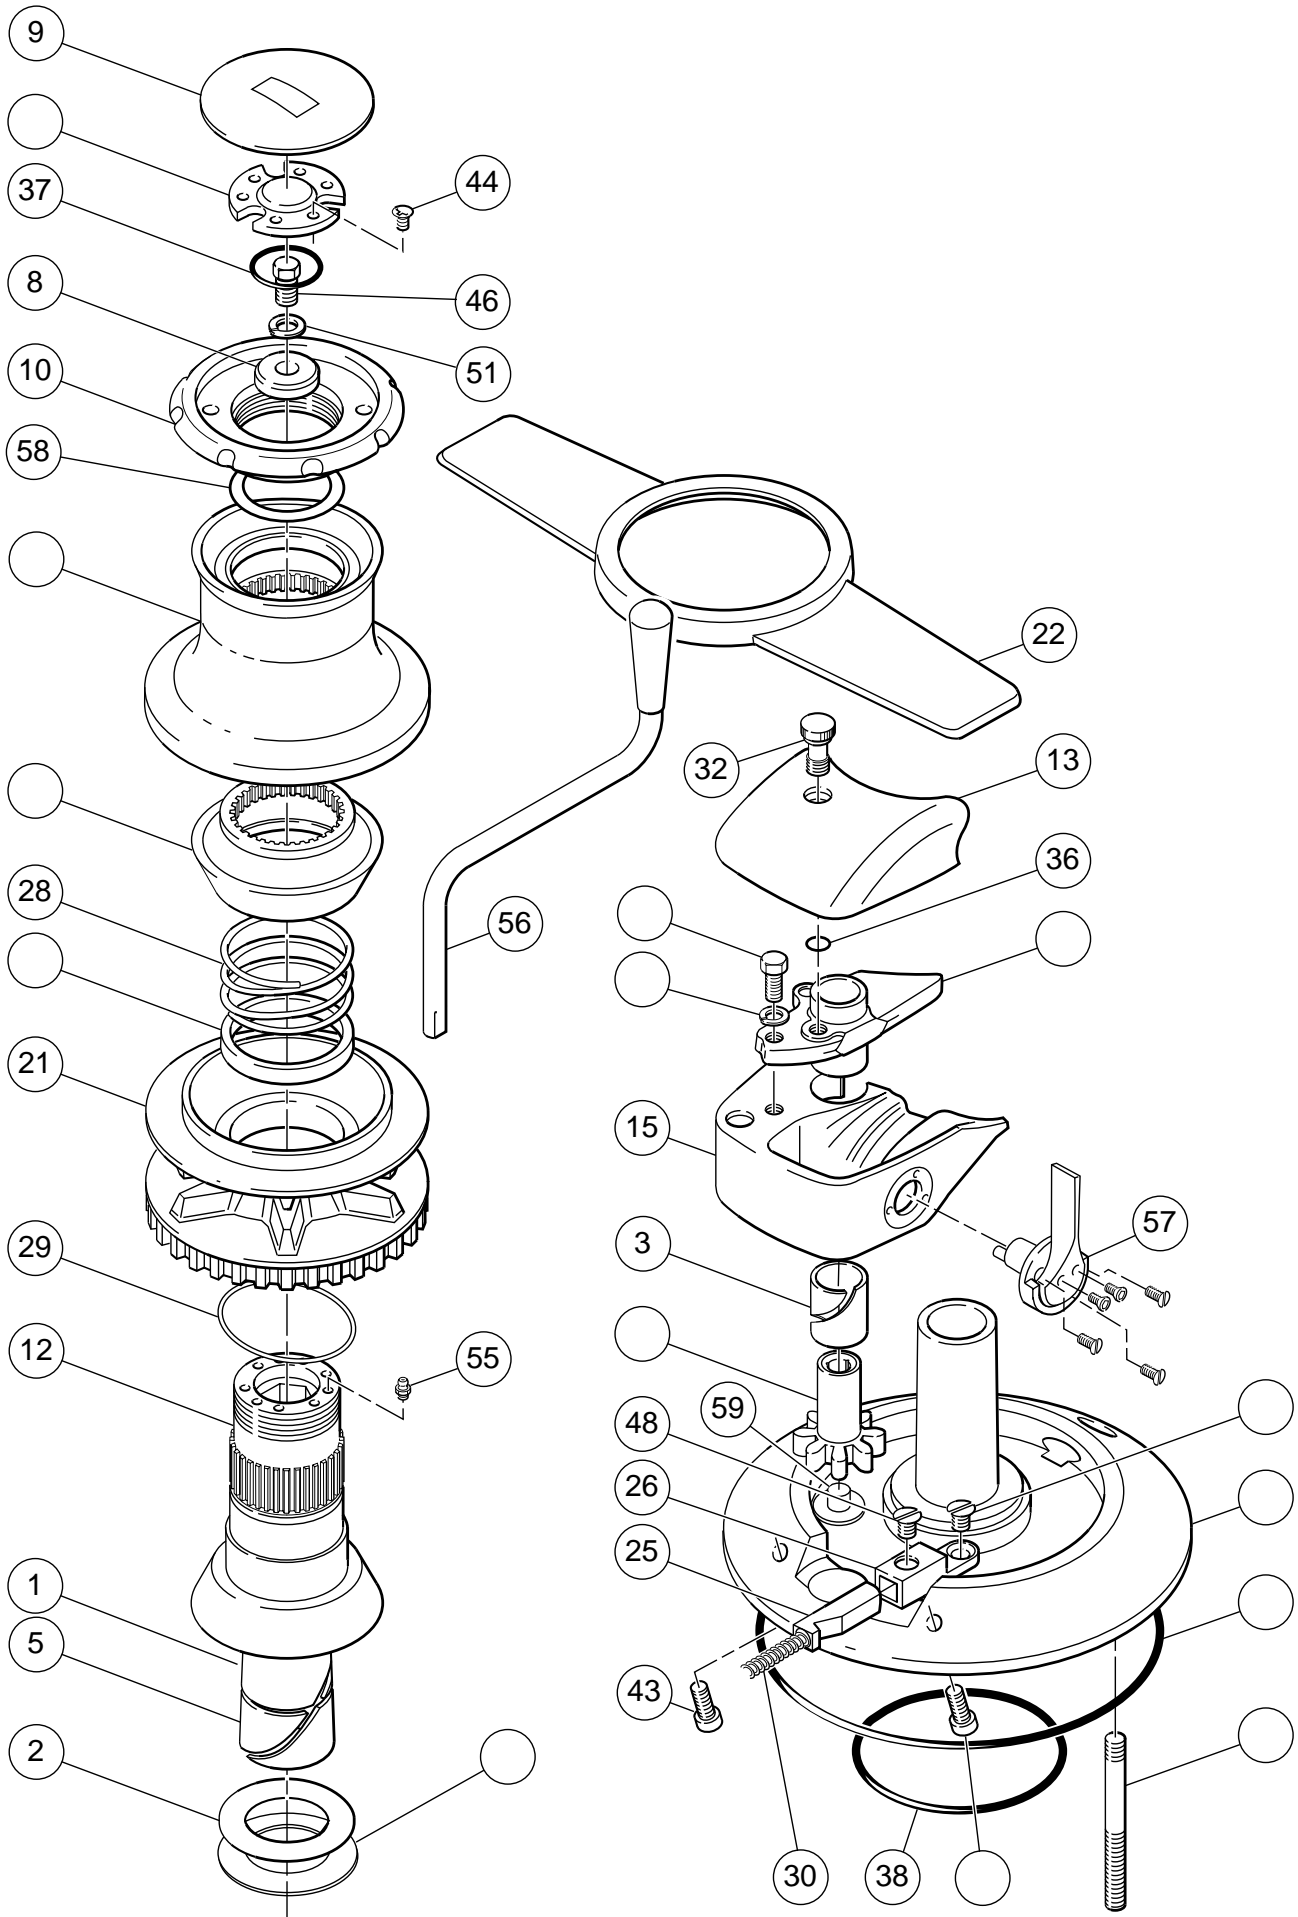

PARTS

Exploded Diagram: Pacific V2200 Windlass

Parts List: Pacific V2200 Windlass

Item	Part No	Part Description	Qty.
1	P103012	Bearing - Main Upper	1
2	P103034	Shim Bearing - Washer	1
3	P103035	Shim Bearing - Emergency Wind	1
4	P103036	Shim Bearing - Gears	1
5	P103049	Shim Bearing - Main Lower	1
8	P106216	Cap - Inner Lock	1
9	P106229	Cap - Outer	1
10	P106303	Clutch Nut Assembly	1
12	P106404	Clutch - Bottom	1
13	P106502	Chain Pipe Cover	1
15	P106517	Chain Pipe Body	1
20	P119014	Gearbox	1
21	P12020X*	Gipsy (* see 6.11)	1
22	P121003	Clutch Nut Key	1
25	P151210	Ratchet Pawl	1
26	P151215	Ratchet Housing	1
28	P154204	Spring - Upper Clutch	1
29	P154205	Spring - Gipsy Lift	1
30	P154206	Spring - Ratchet	1
32	P154403	Chain Pipe Cover Screw	1
33	630-070	Motor 12V	1
or 33	630-071	Motor 24V	1
35	P342000	O-Ring	2
36	P342010	O-Ring	1
37	P342027	O-Ring	1
38	P342046	O-Ring	2
40	P354014	Cap Screw	12
41	P354031	Cap Screw	6
43	P354045	Cap Screw	2
44	P354106	Screw	6
46	P354231	Screw	1
48	P354320	Screw	1
51	P366042	Washer	4
53	P403004	Mechanical Brake Assembly	1
54	P418017	Gear Set (Stage 1)	1
54	P418044	Gear Set (Stage 2)	1
54	P418061	Gear Set (Stage 3)	1
55	P418100	Grease Nipple	2
56	P421000	Emergency Handle	1
57	P466010	Ratchet Actuator Kit	1
58	P103069	Shim Washer - Clutch Nut	1
59	P103055	Bearing Pad - Emergency Wind	1