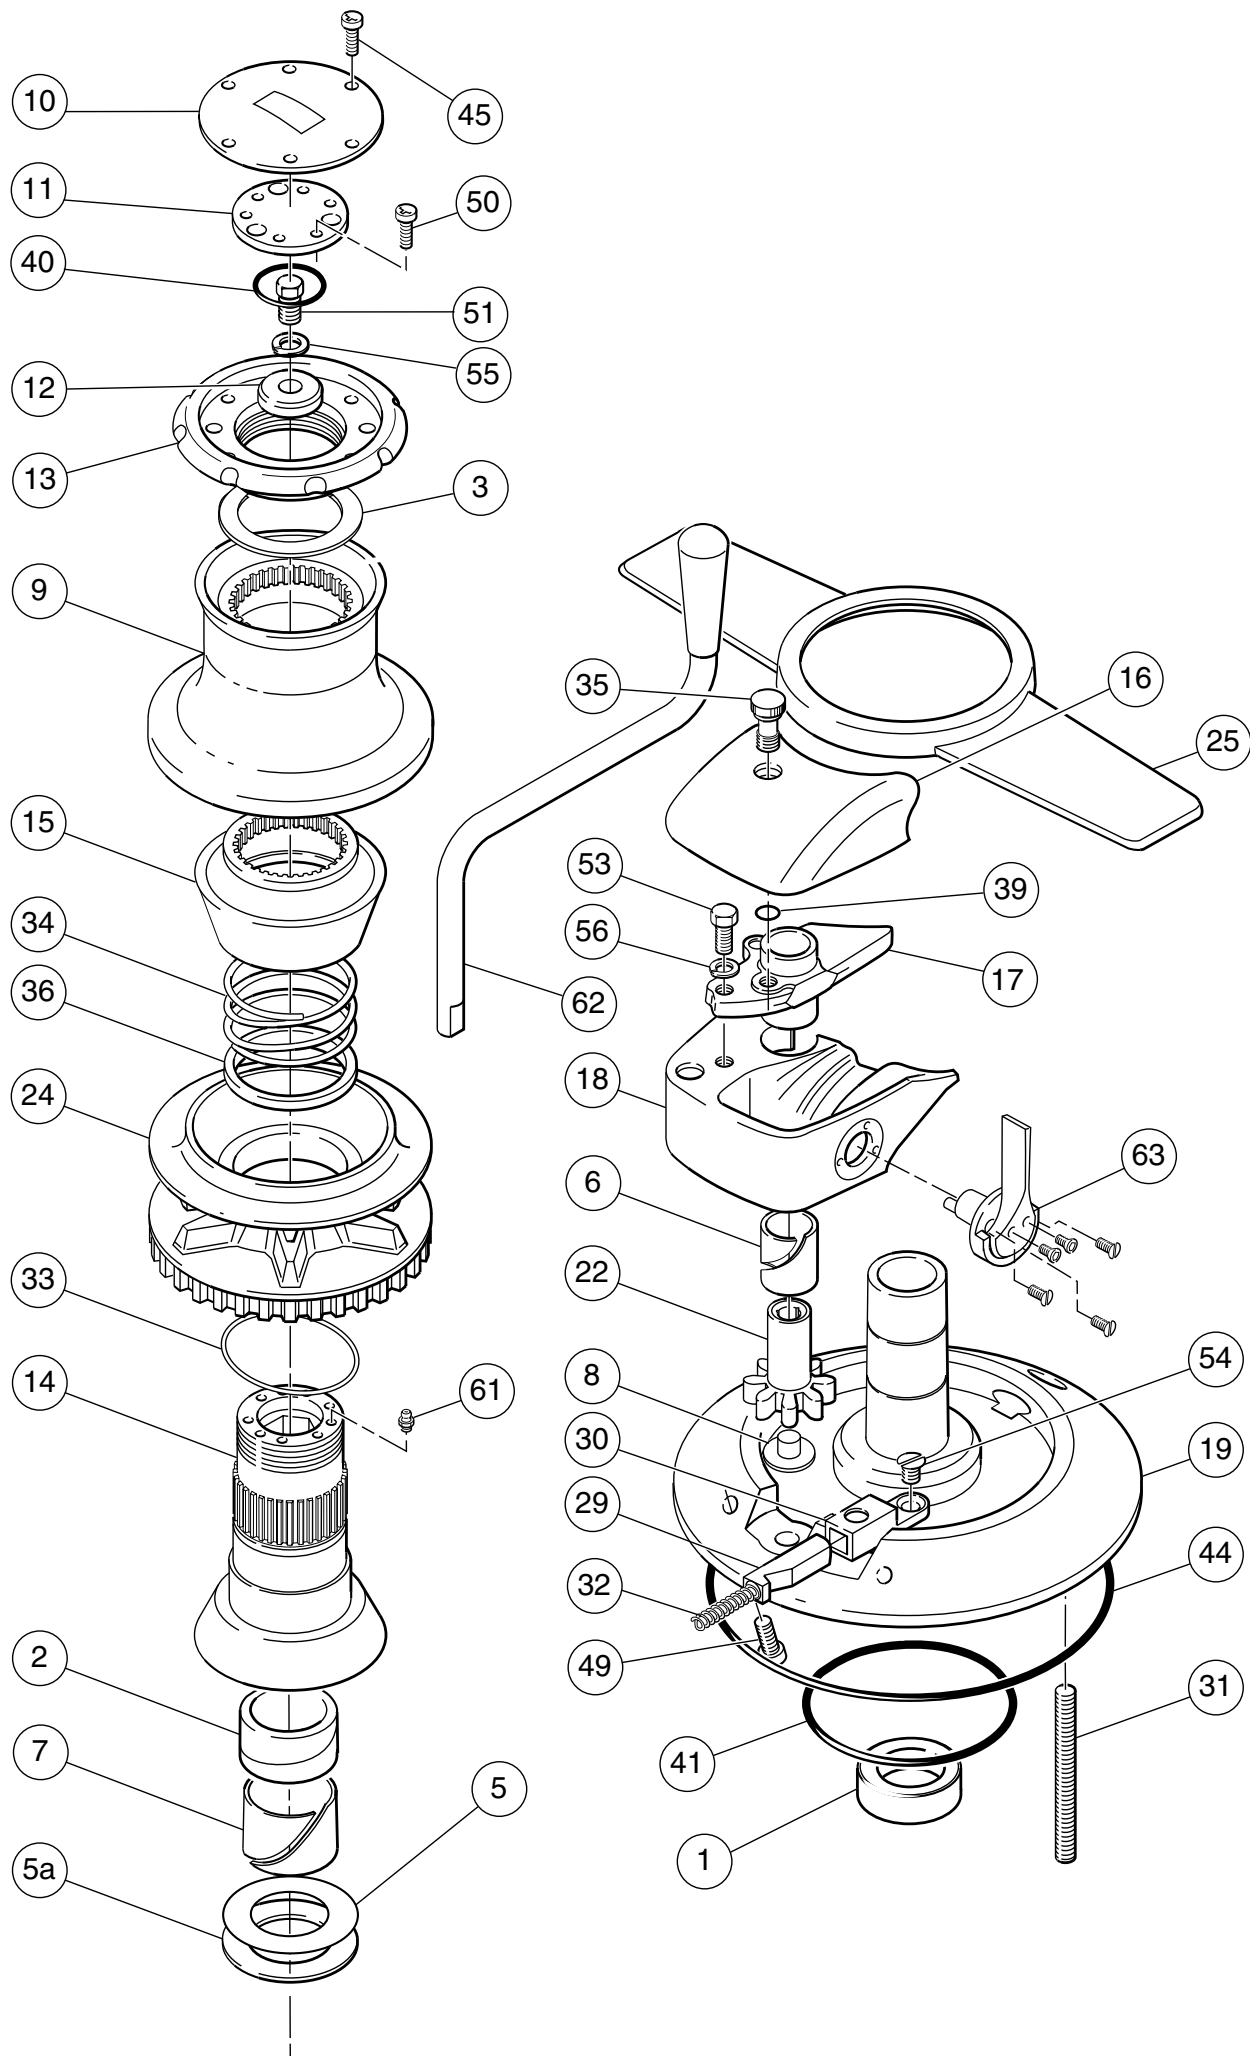

Exploded Diagram: Pacific V4000 Windlass

Parts List:

Pacific V4000 Windlass

Item	Part No	Part Description	Qty.
1	P103003	LF Bearing	1
2	P103013	Bearing - Upper	1
3	P103025	Shim Bearing	1
4	P103036	Shim Bearing - Gears	1
5	P103045	Shim Bearing - Lower Clutch	1
5a	P154418	Spacer - Adjusting Lower Clutch	1
6	P103046	Shim Bearing - Emergency Wind	1
7	P103054	Shim Bearing - Main	1
8	P103055	Bearing Pad	1
9	P106016	Drum	1
10	P106203	Cap - Outer	1
11	P106213	Cap - Inner	1
12	P106217	Cap - Lock	1
13	P106310	Clutch Nut	1
14	P106408	Clutch - Lower	1
15	P106411	Clutch - Upper	1
16	P106509	Chain Pipe Cover	1
17	P106523	Chain Stripper	1
18	P106535	Chain Pipe Body	1
19	P109016	Deck Housing	1
20	P109306	Deck Clamp	1
21	P113020	Woodruff Key	1
22	P118195	Pinion - Emergency Wind	1
23	P119006	Gearbox	1
24	P12040X*	Gipsy (* see 6.11)	1
25	P121001	Clutch Nut Key	1
26	P136018	Motor Flange	1
27	P136059	Motor Adaptor D Drive	1
28	P136065	Motor Coupling	1
29	P151212	Ratchet Pawl	1
30	P151217	Ratchet Housing	1
31	P154003	Stud	6
32	P154206	Spring - Ratchet	1
33	P154215	Spring - Gipsy Lift	1
34	P154217	Spring - Upper Clutch	1
35	P154403	Chain Pipe Cover Screw	1
36	P154406	Spring Support Sleeve	1
37	P336031	24V Motor	1
or 37	P336032	12V Motor	1
38	P339021	Nut	6
39	P342010	O-Ring	1
40	P342030	O-Ring	1
41	P342045	O-Ring	1
42	P342046	O-Ring	2
43	P342051	O-Ring	1
44	P342452	O-Ring	1
45	P354013	Cap Screw	6
46	P354014	Cap Screw	12
47	P354031	Cap Screw	6
48	P354015	Cap Screw	3
49	P354045	Cap Screw	3
50	P354106	Screw (pan head pozi)	6
51	P354231	Screw (hex M8)	1
52	P354232	Screw	3
53	P354240	Screw (hex M10)	2
54	P354320	Screw (set countersunk slot)	2
55	P366042	Washer	4
56	P366051	Washer	2
57	P366055	Washer	6
58	P403042	Brake Wire	1
59	P406102	12V Brake	1
or 59	P406103	24V Brake	1
60	P418024	Gear Set (Stage 1)	1
or 60	P418047	Gear Set (Stage 2)	1
or 60	P418064	Gear Set (Stage 3)	1
61	P418100	Grease Nipple	2
62	P421000	Emergency Handle	1
63	P466015	Ratchet Actuator Kit	1