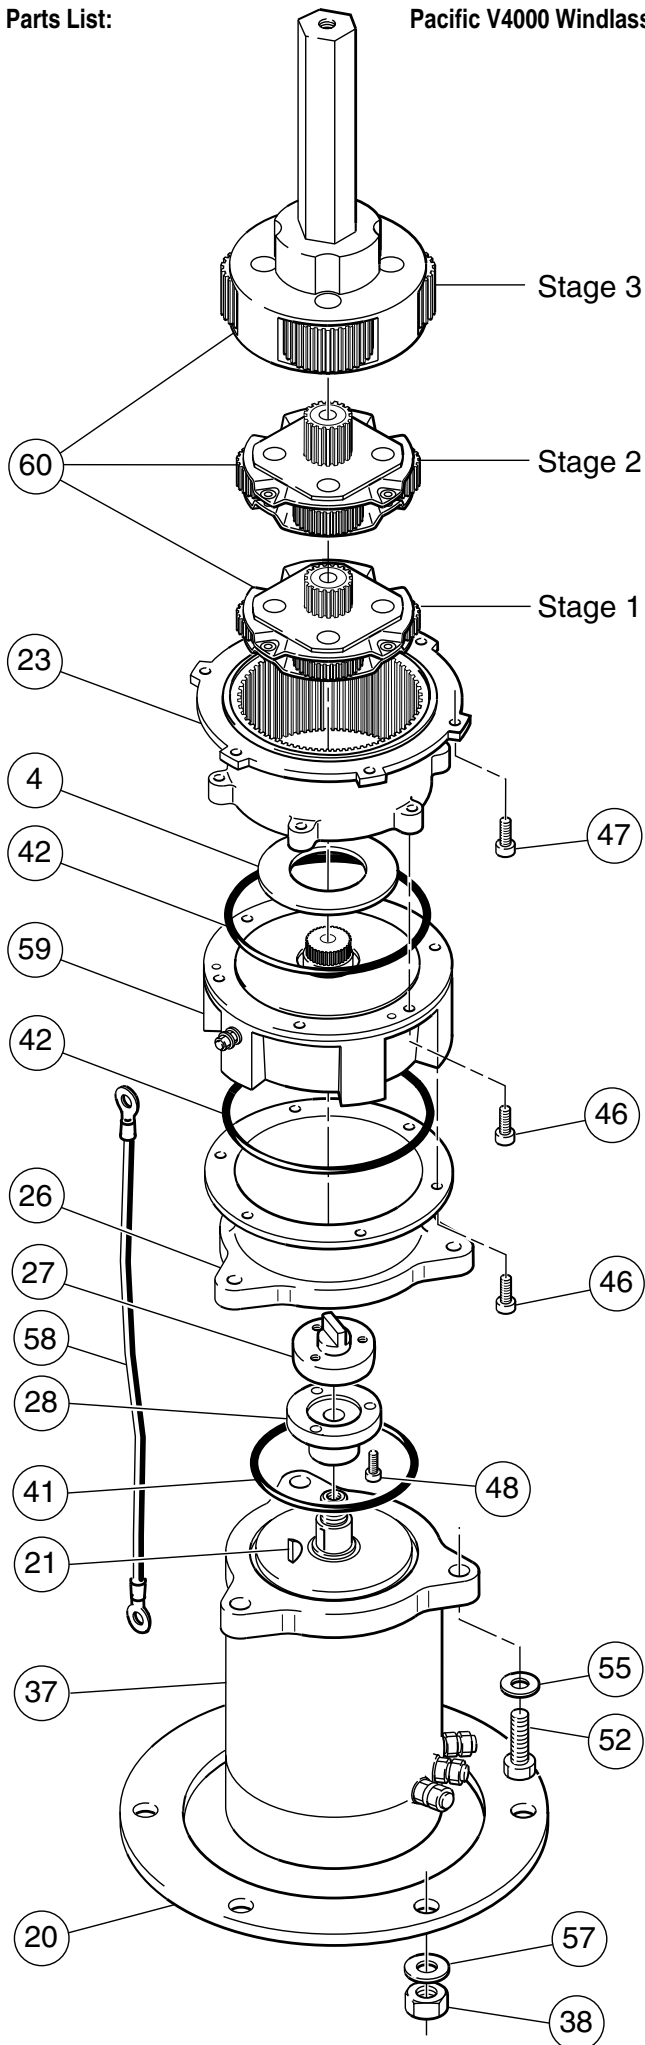

Exploded Diagram: Pacific V4000 Windlass

Parts List:

Pacific V4000 Windlass

Item	Part No	Part Description	Qty.
1	P103003	LF Bearing	1
2	P103013	Bearing - Upper	1
3	P103025	Shim Bearing	1
4	P103036	Shim Bearing - Gears	1
5	P103045	Shim Bearing - Lower Clutch	1
5a	P154418	Spacer - Adjusting Lower Clutch	1
6	P103046	Shim Bearing - Emergency Wind	1
7	P103054	Shim Bearing - Main	1
8	P103055	Bearing Pad	1
9	P106016	Drum	1
10	P106203	Cap - Outer	1
11	P106213	Cap - Inner	1
12	P106217	Cap - Lock	1
13	P106310	Clutch Nut	1
14	P106408	Clutch - Lower	1
15	P106411	Clutch - Upper	1
16	P106509	Chain Pipe Cover	1
17	P106523	Chain Stripper	1
18	P106535	Chain Pipe Body	1
19	P109016	Deck Housing	1
20	P109306	Deck Clamp	1
21	P113020	Woodruff Key	1
22	P118195	Pinion - Emergency Wind	1
23	P119006	Gearbox	1
24	P12040X*	Gipsy (* see 6.11)	1
25	P121001	Clutch Nut Key	1
26	P136018	Motor Flange	1
27	P136059	Motor Adaptor D Drive	1
28	P136065	Motor Coupling	1
29	P151212	Ratchet Pawl	1
30	P151217	Ratchet Housing	1
31	P154003	Stud	6
32	P154206	Spring - Ratchet	1
33	P154215	Spring - Gipsy Lift	1
34	P154217	Spring - Upper Clutch	1
35	P154403	Chain Pipe Cover Screw	1
36	P154406	Spring Support Sleeve	1
37	P336031	24V Motor	1
or 37	P336032	12V Motor	1
38	P339021	Nut	6
39	P342010	O-Ring	1
40	P342030	O-Ring	1
41	P342045	O-Ring	1
42	P342046	O-Ring	2
43	P342051	O-Ring	1
44	P342452	O-Ring	1
45	P354013	Cap Screw	6
46	P354014	Cap Screw	12
47	P354031	Cap Screw	6
48	P354015	Cap Screw	3
49	P354045	Cap Screw	3
50	P354106	Screw (pan head pozi)	6
51	P354231	Screw (hex M8)	1
52	P354232	Screw	3
53	P354240	Screw (hex M10)	2
54	P354320	Screw (set countersunk slot)	2
55	P366042	Washer	4
56	P366051	Washer	2
57	P366055	Washer	6
58	P403042	Brake Wire	1
59	P406102	12V Brake	1
or 59	P406103	24V Brake	1
60	P418024	Gear Set (Stage 1)	1
or 60	P418047	Gear Set (Stage 2)	1
or 60	P418064	Gear Set (Stage 3)	1
61	P418100	Grease Nipple	2
62	P421000	Emergency Handle	1
63	P466015	Ratchet Actuator Kit	1